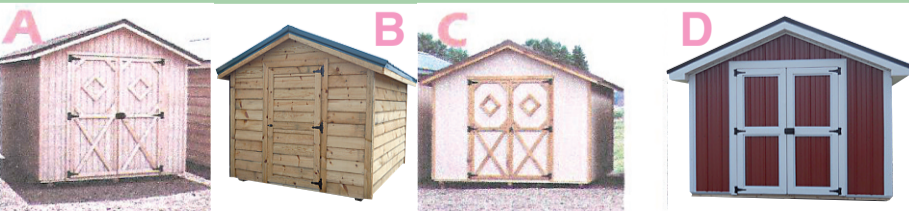

Owner: Lester Miller 1550 Wagarville Rd Gladwin, MI, 48624
Located at the intersection of Wagarville and Hockaday Roads.
Mon-Sat 7:30 am - 6:30 pm

DISTRIBUTOR OF METAL ROOFING, SIDING, TRIM AND ACCESSORIES. No Sunday Sales

Bulk Food • Deli

2 Miles South of Rosebush • 2020 North Mission Mt. Pleasant • 989-433-8200
8:30am-5:30pm, Monday-Thursday
8:30am-7:00pm, Friday • 8:30am-4pm, Saturday

Large Selection of Freezer Food at Discounted Prices

SPECIALS OF THE WEEK

Great Selection of Bulk Foods We Accept Bridge Cards & All Major Credit Cards

Walnut Creek **Provolone Cheese**

Sale $2.99 lb.
Reg. $3.99 lb.

Walnut Creek **Cooked Ham**

Sale $1.99 lb.
Reg. $2.99 lb.

MORE SPECIALS

Walnut Creek **Regular or Thick Sliced Bacon** 16 oz.
Just $3.49 ea.

Walnut Creek **Cheese Spreads** 7 oz.
Only $2.29

Walnut Creek **Canned Pumpkin** 15 oz.
Just 89¢ ea.

Walnut Creek **Bagels** All Varieties
$1.29 ea.

We have a large selection of mums and pumpkins in stock
Coffee of the week: Fog Mountain

Edmore Gun & Knife Show

Saturday

September 22, 2018

From 9:00 a.m. to 4:00 p.m.

VFW Hall, 1490 E. Main/M46 Edmore

$5.00 per person
Age 11 and under free

For Vendor Table, Contact: Clyde Pritchard
(989) 561-5298

Sale ends 10/21/18

OREGON
Chain Sale

NOW... BIG SAVINGS ON THE WORLD'S LEADING SAW CHAIN!

CHISEL CHAIN SPECIAL

	Regular List	Special Price
12" Low Profile	$14.60	$10.99
14" Low Profile	$16.87	$11.99
16" Low Profile	$18.17	$12.99
18" Low Profile	$20.09	$13.99
16" 3/8-.325	$20.45	$14.49
18" 3/8-.325	$23.17	$15.99
20" 3/8-.325	$24.54	$16.49
24" 3/8-.325	$28.29	$18.49

Chainsaw Bars 10% Off Sale Price
Chainsaw Files $1.29 each or $12.99 doz.

PALMER'S HARDWARE
126 West Main St. Farwell, MI 48622
588-9951