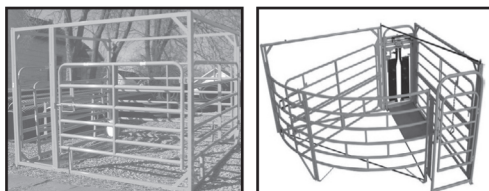

\$.99
POT PIE

\$1.89
BBQ CHICKEN PIZZA

\$3.99 / 6PK
FRENCH BREAD PIZZAS

\$1.39
MUG TREATS

MAKE CALVING EASIER WITH...

Calving Pen Care Center

LaCrosse & Muck Boots

Flexilla Pro Custom Hose Center Air & Water Hose by Legacy