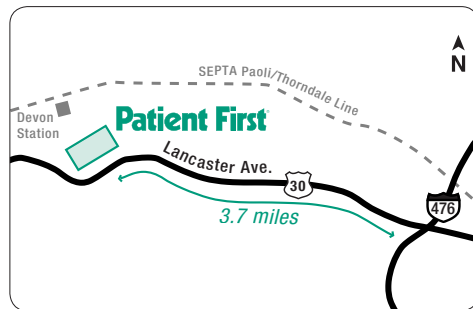

Thank You For Voting Us Best Urgent Care

Patient First®

Devon
133 Lancaster Avenue
(484) 581-2990