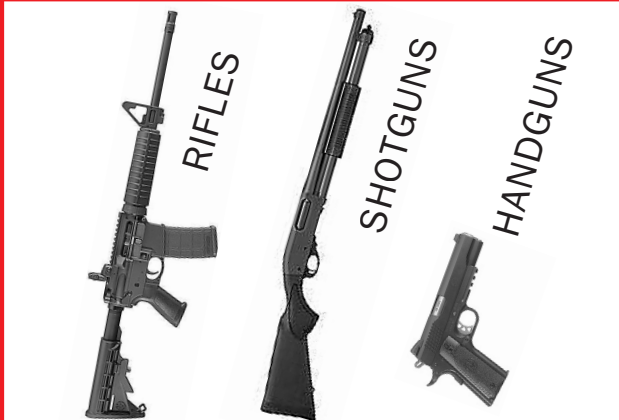

LARRY'S PISTOL & PAWN

ANNUAL RED TAG SALE

ENDS FEBRUARY 29

EVERY OTHER GUN IN STOCK AT BOTH LOCATIONS