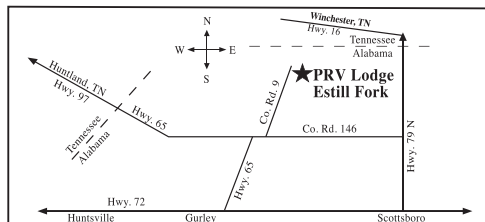

No Pets in Sitting
 Area Except Service
 Animals

LOCATED IN FALKVILLE, AL ON I-65, EXIT 322

All Purpose Utility

Heavy Duty Tube Utility

Tandem Axle Trailers

Dump Trailers

Car Haulers

10k, 14k & 20k Gooseneck Trailers