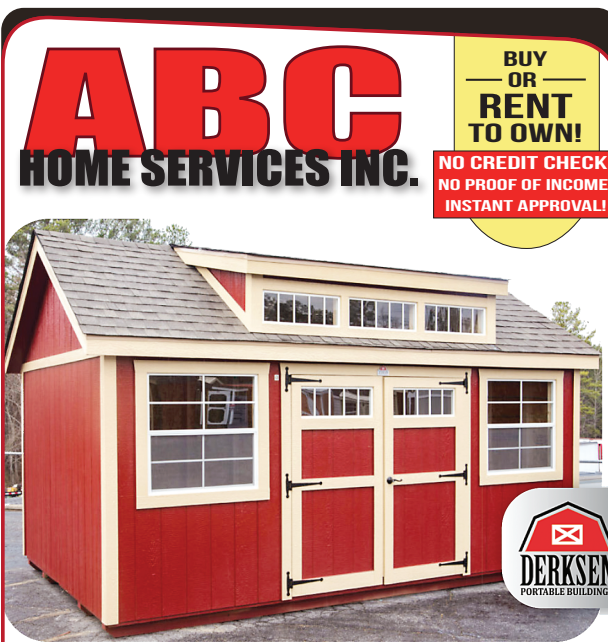

URETHANE METRO GARDEN SHED

FREE DELIVERY WITHIN 50 MILES!

Floors Are Included

HOUMA 1300 E. Tunnel Blvd. 985-872-2222
THIBODAUX 2250 Hwy. 3185 985-493-3500

"I didn't realize it would be this easy!"

For after hours or emergencies call 985-637-0050