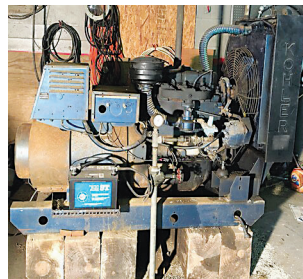

Machinery/Tools

KOHLER20KWGENERATOR
1970 Kohler 20KW 4 cy. generator. Natural gas. Generator needs work, engine runs good. As-is, where-is, Chauvin, LA. (985) 804-0718 mathibod@gmail.com

SNAPPER LAWNMOWER
New Orleans area 504-392-6046 (504) 392-6046