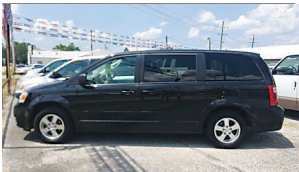

2010 KIA FORTE KONA 4 cylinder, A/C, Loaded interior, 173,000 miles, \$4,995. 985-804-5825

2009 DODGE G CARAVAN SXT Package, Excellent Condition, Power Doors, 113,000 miles \$5,500 985-804-5825

2009 TOYOTA COROLLA 4 Cylinder, Good Condition, A/C, Automatic Transmission, One Owner, 136,000 miles \$5,500 985-804-5825