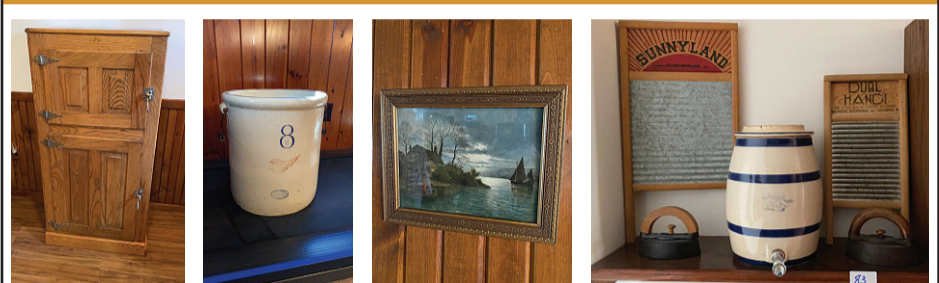

Auctions

John Peck Auctions LLC

AUCTIONS - APPRAISALS - REAL ESTATE
"Auctioneers For Over 40 Years"

John Peck Online Auction

Featuring; The Dennis & Marlene Eckert Estate

This Great Estate Auction On Secord Lake In Gladwin Features; Quality Antiques, Primitives, Collectibles, Premium Firearms, Like New Husqvarna Snowblower, Machinist Tool Boxes & Tooling, Garage Items & Clean Household Furnishings From A Non-Smoking Home.
Bidding Is Open & Begins Closing On Mon. Nov. 16 @ 8:00 PM.
For Questions Please Contact Us At:
jpeck@johnpeckauctions.com
OR To View A Complete Detailed Listing With Hundreds Of Photo's For All Our Upcoming Auctions Visit;
www.johnpeckauctions.com
John Peck (Call/Text)
989.426.8061