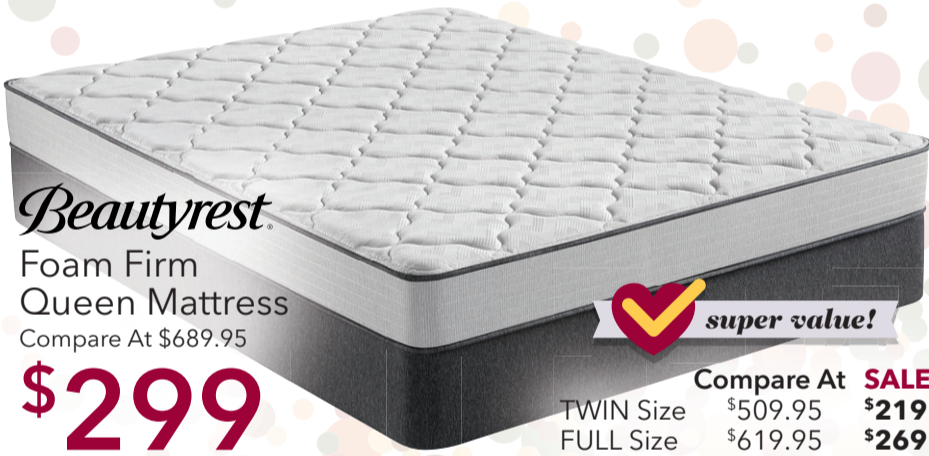

super value!

Sofa
Compare At \$1199.95
\$498
Loveseat \$478

55% OFF!

Beautyrest
Foam Firm
Queen Mattress
Compare At \$689.95
\$299

super value!

Compare At **SALE**
TWIN Size \$509.95 **\$219**
FULL Size \$619.95 **\$269**