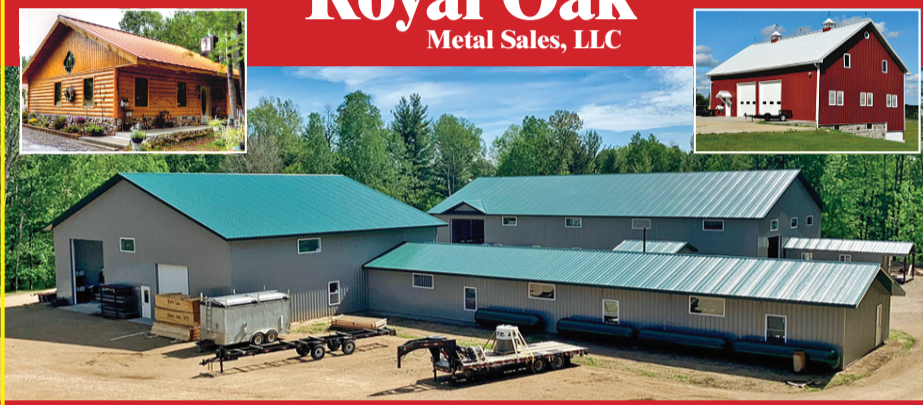

Royal Oak Metal Sales, LLC

Service & Quality is our #1 Priority!

AND Premium 29 Gauge Metal Roofing & Siding Panels!
Available in 20 colors 40 YEAR WARRANTY

Please call for a NO-COST hassle-free quote!

231-829-3244

Open Monday-Friday 7:30am-4:30pm
8767 N Lakola Rd, Tustin, MI

We Deliver Statewide

RE/MAX RIVER HAVEN, INC

Open Seven Days a Week to Serve You

www.riverhavenhomes.com • Wayne R. Walts – Broker

Sugar Springs Office
1415 W. Sugar River Rd. • Gladwin
989-426-9239

Wixom Lake Office
1239 Estey Rd. • Beaverton, MI 48624
989-435-7755

Main Office
777 W. Cedar • Riverwalk Place
989-426-6893

We have a great selection of AFFORDABLE HOMES and LUXURY HOMES. Contact one of our offices and talk to an experienced agent today!