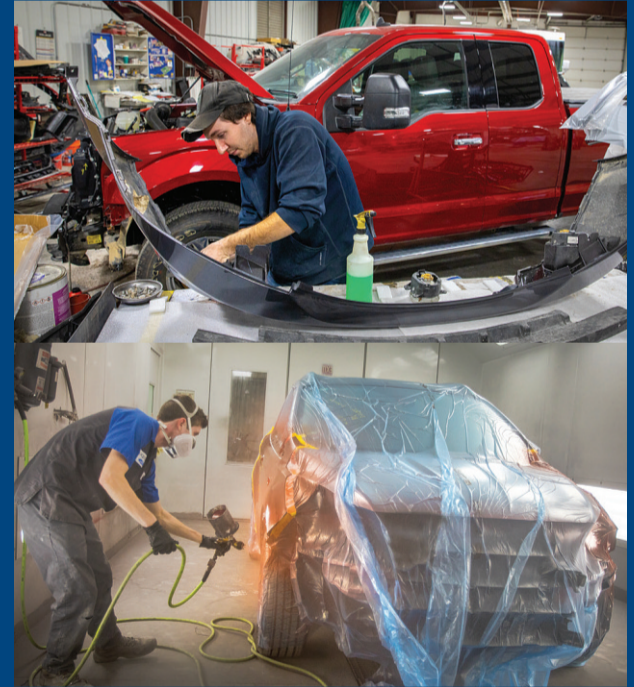

Krapohl Body Shop & Custom Accessories – The People's Choice

- We repair all makes and models of cars, trucks, SUVs, RVs and fleet vehicles.
- Need a unique holiday gift? How about a remote start, heated seats or spray-in bedliner?
- We offer free loaners.
- Many insurers accept our estimates without making you wait for their adjusters.

1415 E. Pickard in Mount Pleasant
989-773-3105