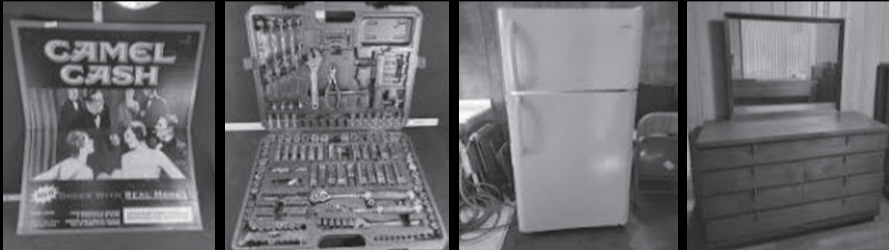

PIONEER AUCTION SERVICE

ONLINE AUCTION

Shattuck Personal Property Auction

670 Mt. Hope Rd., Crystal, MI 48818

Item Preview: Monday, February 28th from 4pm - 6pm

Soft Closing: Wednesday, March 2nd at 6:00pm

www.pioneerauctionservice.com

Questions Contact: Jason (989) 621-7194 or Amanda (989) 304-1574

2022 WINTER HAY-STRAW & FIREWOOD AUCTION SCHEDULE

LOCATED: 3 Miles East of Clare On Colonville Rd. (Clare Co. Produce Auction Building) 6820 Colonville Rd. Clare, MI

SATURDAY, MARCH 5TH, 2022 @ 10:00 AM
SATURDAY, APRIL 2ND, 2022 @ 10:00 AM

SPRING HORSE AND CARRIAGE AUCTION MAY 6TH AND 7TH, 2022

FEBRUARY 5TH 2022 MARKET REPORT

• 210 Round Bales Hay	30.00 to 75.00 per bale
• 37 Round Bales Straw	27.50 to 42.50 per bale
• 1000 1st Cut Sq. Bales	4.00 to 4.50 per bale
• 1462 2nd Cut Sq. Bales	4.00 to 6.00 per bale
• 975 3rd Cut Sq. Bales	3.50 to 6.50 per bale
• 48 3X3 Lg. Sq. Bales	50.00 to 55.00 per bale
• 400 Sq. Bales Straw	3.00 to 4.25 per bale
• Silage Round Bales	20.00 to 40.00 per bale
• Beef Cow Sq. Bales	1.75 to 3.00 per bale
• 75 Bu. Oats	6.00 to 6.50 per bushel
Fire Wood	50.00 to 65.00 per cord

CONSIGNMENT INFO: LOADER AVAILABLE TO UNLOAD ROUND BALES 1:00 pm to 5:00 pm. Fridays prior to auction and auction day. Commission Rates: 10% commission to seller. $1 - per bale loading charge on round bales. Absentee bids welcome to prequalified customers

Yoder Brothers Auction Service
Specializing in Successful Auctions
Auctioneers LeRoy and Willis Yoder
9484 S. Rogers Ave., Clare, MI 48617
PH: 989-386-9082

DEWEY'S TRADING POST

Maple Rapids • 682-4158

Monday-Saturday: 8am - 7pm, Closed Sunday

Prices In This Ad Good for Week of February 28th - March 5th, 2022

Bridge Card • VISA • Mastercard • Discover
American Express • Debit Card

Wedding Hours for 2 Weeks
Feb 28th - March 12th
10AM - 6PM

Whole New York Strips
$5.49 LB. CUT FREE!

Choice T-Bone Steaks
$8.99 LB.

Choice Boneless Chuck Roast
$5.49 LB.

Choice Boneless Chuck Steak
$5.99 LB.

Choice "Fresh Cut" Stew Meat
$5.49 LB.

Our Own Smoked Polish Sausage
$5.99 LB.

Our Own Smoked Brisket
$10.99 LB.

Fresh Whole Fryers
$1.99 LB. 3 1/2 LB. AVG

Choice Rump Roast
$4.49 LB.

Boneless Pork Sirloin Chops
$2.69 LB.

Rolled Boneless Pork Sirloin Roast
$2.49 LB.

Chipotle Jack Cheese
$4.49 LB.

"Stocked on Fish" Swai, Breaded Pollock, Cod Loins, Cod Fillets, Frog Legs, Ocean Perch, Orange Roughy, Imitation Crab Chunks, Hush Puppies Reg & Jalapeno, Catfish, Shrimp, Tilapia, Salmon Fillets

DeweysTradingPost.biz
LIKE us on Facebook & see our WEEKLY SPECIALS!

NEED YOUR EARS CHECKED?