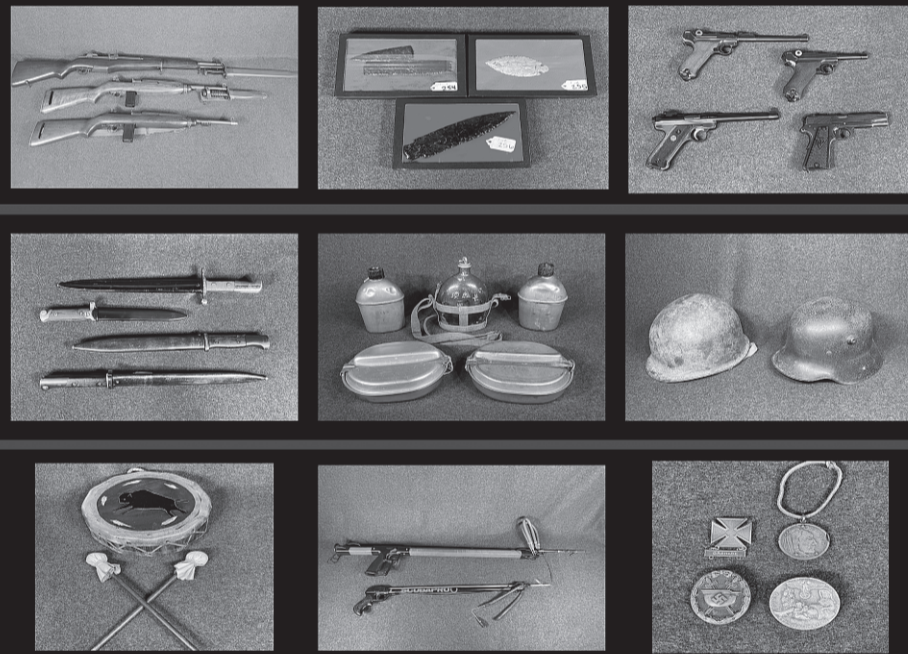

www.pioneerauctionservice.com

Questions Contact: Jason (989) 621-7194 or Amanda (989) 304-1574

YODER'S QUILT AUCTION AND FLEA MARKET

Location: 3 miles east of Clare on U.S. 10, then 1/3 mile south on North Leaton Road.

May 20 & 21 - September 2 & 3

Friday, May 20 starting at 9 a.m. Selling all unpieced QUILTS and WALL HANGERS, All small craft items, rugs and QUILT tops.

Saturday, May 21 starting at 9 a.m. Selling all pieced QUILTS and WALL HANGERS. "Only" Cloth Crafts.

Over 500 pieces of hand quilted quilts, wall hangers, table runners, quilt tops, rugs and small cloth craft items. Also over 400 vendor booths with lots of crafts, antiques, collectables, candles, furniture, glassware, jewelry and tools. You name it, you can find it here! Also lots of good food, baked goods and homemade ice cream. Tell your friends and come and enjoy the two days with us!

For More Information Contact:

YODER'S QUILT AUCTION
SIMON YODER

NO DOGS ALLOWED IN FLEA MARKET AREA

LIVING ESTATE MOVING AUCTION

SATURDAY, MAY 14TH, 2022 @ 9:30 AM - CLARE, MI

VEHICLES, MOTORCYCLES and ORV

- 1985 MERCEDES BENZ 380SL, 2 Door Hard Top Convertible, 170,233 Miles, V-8 Engine, Clean Condition, Orig. from GA. VIN:
- 2001 HONDA SHADOW SABRE Motorcycle w/Leather Saddle Bags, 14,805 Miles, Very Clean Cond., SN: SC43E2104998 - 1983
- CHEVY CUSTOM DELUXE 30 1 Ton Dump Truck w/9x7 Dump Bed, Snow Plow Blade, Nice Cond. - KAWASAKI BAYOU Four Wheeler, 4x4 w/Winch and Blade - HONDA SR90 Street Motorcycle, 3,951 Miles, Clean Cond. - OLD MILL Ladies Small Brown Leather Motorcycle Suite - 2 SHOEL Helmets w/Radios

TRACTOR and 3 PT EQUIPMENT

- JOHN DEERE HST 4200 Tractor w/J.D. 420 Loader, Diesel, 4x4, 3 PT, PTO, Hyd. Outlets, 1784 Hrs, Turf Tires, 60" Mower Deck, Very Clean Cond., SN: LV4200H420996 - JOHN DEERE 3 PT, Brush Mower - WORK SAVER 3 PT Back Blade - 3 PT Dirt Scoop Bucket

TRAILERS

- Car Dolly Trailer - 12' Tandem Axle Trailer w/Wood Sides - 7' Single Axle Trailer - 6' Single Axle Trailer w/Metal Bed

LAWN and GARDEN ITEMS

SHOP RELATED ITEMS

- COATS 1010 Tire Changer - Micro Precision Wheel Balancer - 8 Ton Cherry Picker Hoist - Farm Hand 115 Volt Wire Feed Welder - WESTERN AUTO Darkening Helmet - C.M. 12 Drawer Tool Cabinet - C.M. 10 Drawer Tool Cabinet - C.M. 6hp 33 Gal. Air Compressor - Central 14" Wood Band Saw - SEARS 12" 2 Speed Planer - Shop Smith Lathe - DELTA 12" Planer - SKIL 2hp Router - C.M. Router

- w/Stand - Drill Press w/Visc - C.M. 8" Table Saw - 6" Wood Working Bench w/Visc - ATLAS Scroll Saw - KOBALT Sliding Cut Off Saw - C.M. Miter Saw w/Stand - RYOBI 16" Scroll Saw - RYOBI Drum & Disc Sander - Metal and RUBBERMAID Cabinets - Bench Top Grinder - Log Chains - Variety Air Impact Drivers - Quantity of Hand Tools, Pipe Wrenches, Socket Sets, Open End Wrench Sets, Hammers, Wrecking Bars, Screwdriver Sets, Etc. - REDDY Heater - Air Hose Reels - Elect. Cords - Boxes of Electrical Supplies - Bar Clamps - SEVERAL MISC SHOP GOODIE WAGONS!

OUTDOOR MISC ITEMS