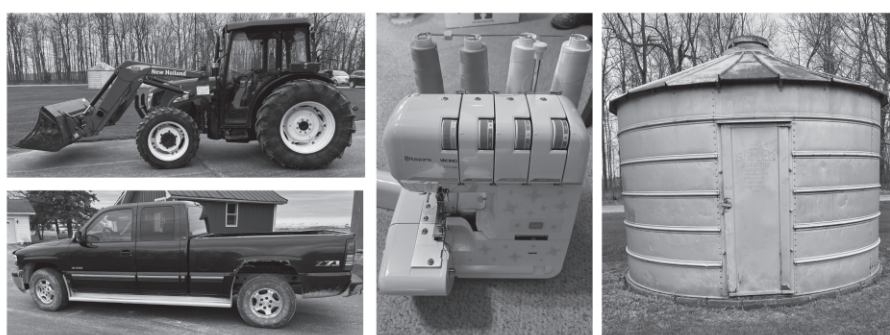

Ardis Litwiller, Owner

TERMS: CASH, PERSONAL CHECK or CREDIT CARDS with a 3% charge for use with proper I.D. All property to be settled for day of the sale. Not responsible for accidents or goods before, during or after sale. Auctioneers and Sale Personnel are acting as selling agents only and assume no liabilities or guarantees. Announcements day of sale take precedence over printed matter.

SHERWOOD AUCTION SERVICE, LLC

JOE SHERWOOD, OWNER/AUCTIONEER
CELL (989) 763-7157

email: joe@sherwoodauctionservicellc.com • www.sherwoodauctionservicellc.com

Jerry Hecht, Auctioneer • (989) 652-2242

Ashley Peters, Auctioneer • (989) 763-7875

Find us on Facebook

BENEFIT AUCTION

★ BBQ CHICKEN DINNER ★
BAKE GOODS

ALL YOU CAN EAT PAY WITH DONATION

SATURDAY, JUNE 11th, 2022

GREENVILLE, MI

Auction starting at 11:00 am – Dinner starting at 10:00 am

4 Miles North of Greenville, MI on M91 to Sidney Rd., East 1 mile to Fitzner Rd. North 1 1/2 miles to Auction site. 1431 Fitzner Rd., Greenville, MI 48838

NEW FURNITURE

• Oak Desk • Oak Hoosier Cabinet • Utility Kitchen Cabinet • Oak Dresser • Night Stand • Pine Bench • Kitchen Chairs • Hickory Rocker • Child's Hickory rocker

FARM RELATED

Set of Draft harness • Bio Driving Harness • Jersey Cross Heifer • 3 month old Ram

SPORTING RELATED GOODS

Octagon Deer Blind • 22 Mag. Rifle

DRAWING FOR QUILT, CEDAR CHEST AND ROCKER

MISC. and COLLECTABLE ITEMS

New wheelbarrows • Silver Pro Push Mower • Buggy Blinks • Lapp Dump Wagon • 55 Gal Drum Mineral Spirits • Wagon Load of Merchandise from Chupp Brothers Wholesale • MS 391 Stihl Chainsaw • shovel • Trailer load Cut Slabwood

QUILTS

Expecting a nice variety of handmade quilts and wallhangers

This is only a partial listing, many more items arriving daily. Will be accepting donation items until sale time

Auctioneers Note: The community would like to thank everyone for your continued support in this event! Bring the family and enjoy an All You Can Eat Dinner and Auction excitement! Hope to see ya there! Leray

YODER BROTHERS AUCTION SERVICE

Specializing in Successful Auctions
Auctioneers LeRoy and Willis Yoder

9484 S. Rogers Ave., Clare, MI PH: 989-386-9082