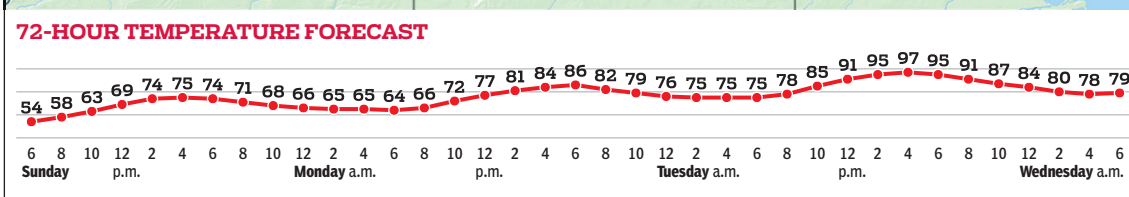

WORLD CITIES

City	Sunday Hi/Lo/W	Monday Hi/Lo/W	City	Sunday Hi/Lo/W	Monday Hi/Lo/W	City	Sunday Hi/Lo/W	Monday Hi/Lo/W
Acapulco	87/75/t	86/76/t	Geneva	92/66/t	90/64/s	New Delhi	93/80/t	94/83/pc
Algiers	90/68/s	91/69/pc	Hong Kong	88/82/sh	88/83/sh	Panama	84/75/t	84/74/t
Amman	90/66/s	89/65/s	Islamabad	88/74/t	89/73/t	Paris	85/62/t	82/64/s
Baghdad	118/86/pc	116/84/pc	Jakarta	89/76/t	89/76/t	Port-au-Prince	95/72/pc	93/72/pc
Bangkok	96/81/t	96/81/t	Jerusalem	84/63/s	84/64/s	Rio de Janeiro	70/66/c	74/67/pc
Beijing	98/71/s	101/73/pc	Kabul	81/62/s	79/60/s	Rome	85/62/s	85/63/s
Berlin	89/58/pc	73/53/pc	Lima	65/57/s	64/56/pc	Seoul	83/71/pc	85/71/c
Buenos Aires	60/47/pc	57/48/c	Lisbon	75/59/s	73/59/pc	Singapore	87/76/pc	82/75/t
Cairo	94/71/s	95/71/s	London	65/53/r	72/55/sh	Sydney	94/78/t	87/78/pc
Calgary	67/51/c	63/49/t	Madrid	89/63/s	89/62/c	Tehran	64/53/r	63/52/r
Cape Town	61/47/s	65/51/s	Manila	95/81/t	95/81/t	Tokyo	80/73/t	85/75/pc
Caracas	89/73/sh	86/73/t	Mexico City	71/55/t	70/55/t	Vancouver	64/54/c	65/53/pc
Casablanca	80/63/pc	78/63/pc	Montreal	71/53/pc	72/57/c	Warsaw	88/66/pc	70/51/c
Dublin	73/47/pc	65/51/s	Moscow	71/60/c	65/56/pc	Zurich	93/63/t	88/62/t
Frankfurt	96/63/pc	81/59/pc	Nairobi	76/56/c	75/56/c