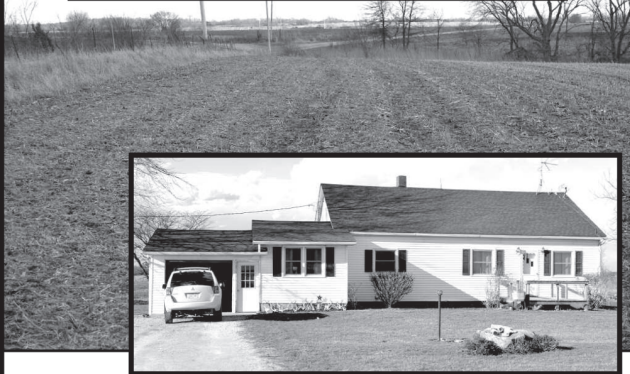

SAVE UP TO \$180
IN REBATES ON SELECT GARAGE DOOR AND OPENER PURCHASES

Clopay® **GOOD HOUSEKEEPING** **MAST OVERHEAD**

MAST OVERHEAD DOORS
641-680-2016
105 S. Dodge St., Bloomfield, IA

© 2016 Clopay Building Products Company, Inc., a Griffon company.
Rebate good thru April 30, 2016

DAVIS COUNTY, IOWA LAND AUCTION

TUES., APRIL 26TH @ 1:00 P.M.

The American Legion, 211 E Jefferson St., Bloomfield, IA 52537

275 ACRES± • 6 TRACTS

OPEN HOUSE: FRIDAY, APRIL 15TH • 4:00 – 5:30 P.M.

THE PROCTOR FARM IS LOCATED IN SECTION 4, UNION TOWNSHIP & SECTIONS 33 & 34, SALT CREEK TOWNSHIP, DAVIS COUNTY, IA.
This land generally lies 7 miles north and 2 miles east of Pulaski, IA.
LAND REPRESENTS ROW CROP, IMPROVED PASTURE, HAY GROUND, RECREATIONAL LAND AND A HOMESTEAD!
For maps, photos and additional information, contact Sullivan Auctioneers for a detailed color brochure, or visit our website: www.sullivanauctioneers.com