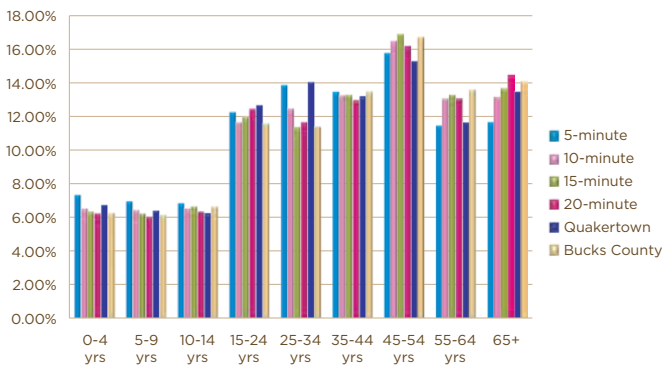

AN AGE COMPARISON OF REGIONAL POPULATION (2013)

By the year 2013, the most notable difference in age groups depicted in each market area will be in the 25 - 34 age bracket. Quakertown and the 5-minute drive time area will have a higher percentage of the population in this age category than the other market areas. The other, more notable difference will occur in the 55 - 64 age category; the other rings will have a higher percentage in this category than that of Quakertown and the 5-minute drive time ring.