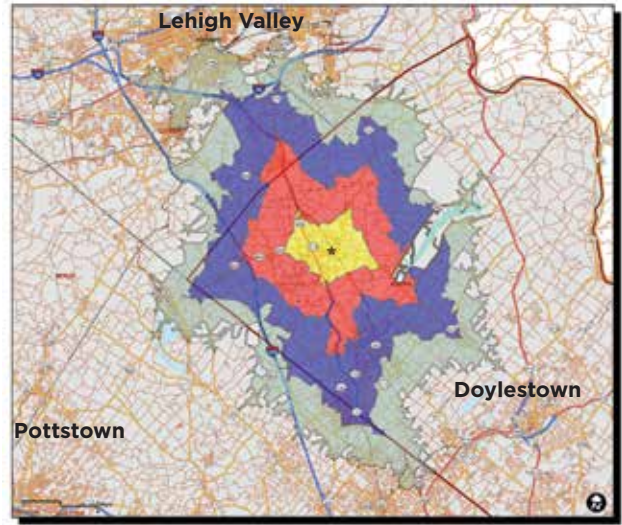

### QUAKERTOWN IS IDEALLY SITUATED AT THE CROSSROADS OF MAJOR ACCESS ROUTES: PA 476, ROUTE 309, I-78 AND ROUTE 313

This convenient location gives Quakertown easy access to Philadelphia, the Lehigh Valley and New York. Quakertown also is convenient to Pottstown and other points west in Montgomery County, and Doylestown and other locales in Central and Lower Bucks County.