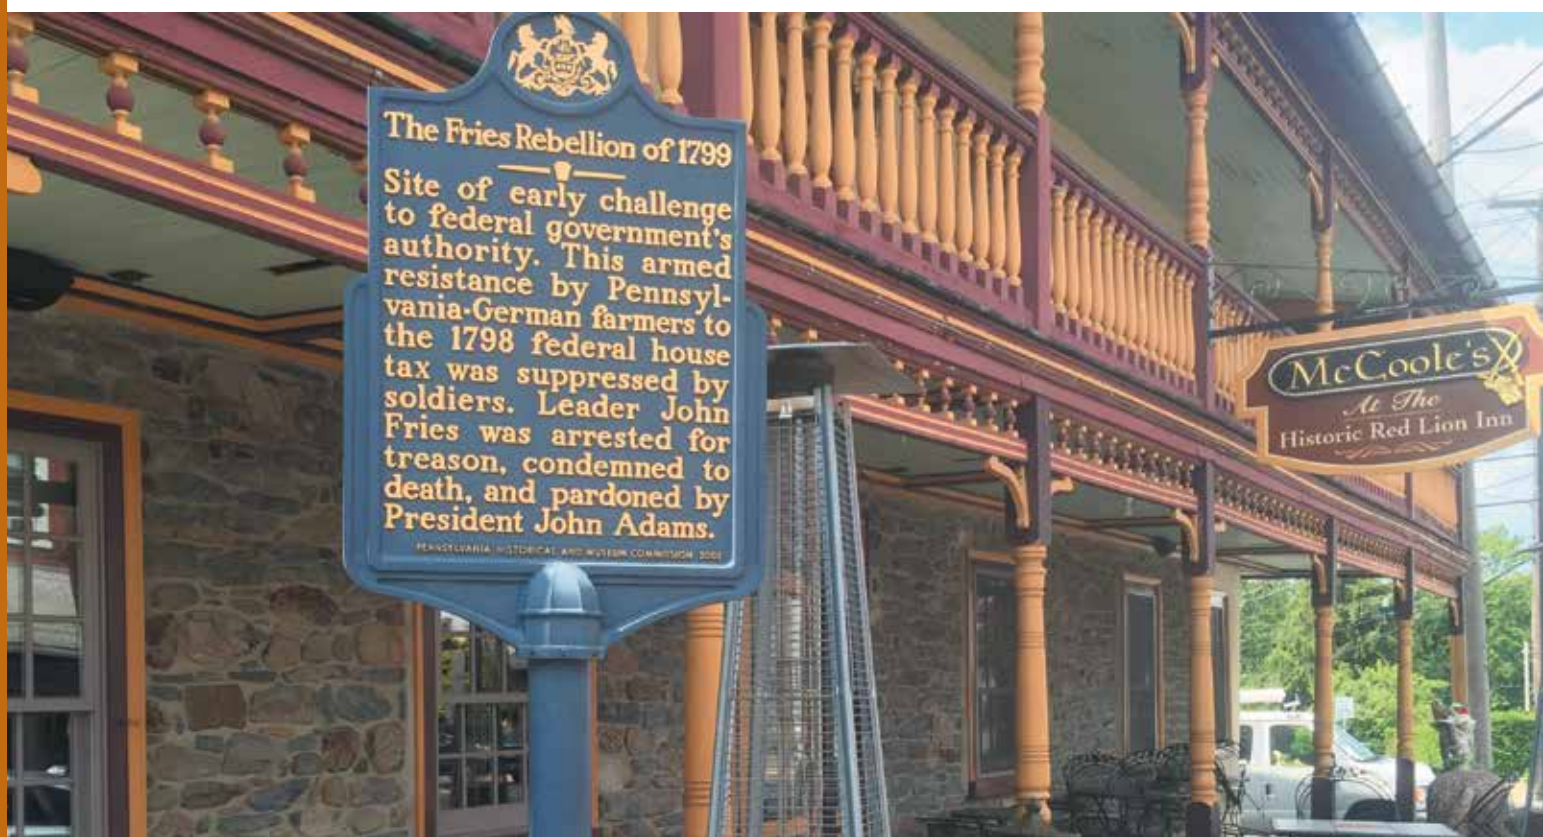

McCoolle's at the Historic Red Lion Inn celebrates a decade of operation in 2015. Originally opened about 1747 by Walter McCoolle, it operated as McCoolle's Tavern. Jan Hench, McCoolle's owner/operator said stewardship of the corner property and historic building is a top priority. "It's a landmark

building that had fallen into disrepair," Hench said of the building's condition before she took it over. "When the restaurant was in decline and stopped operating, it was really missed by the community," Hench explained.

Recent façade renovations were necessary when it was discovered the front facing windows needed to be rebuilt. The windows and freshly restored stonework is the backdrop of the popular covered patio-porch dining area, which faces Main Street. McCoolle's is located on the corner of Main and Broad Street.

# McCoole's

At The Historic Red Lion Inn