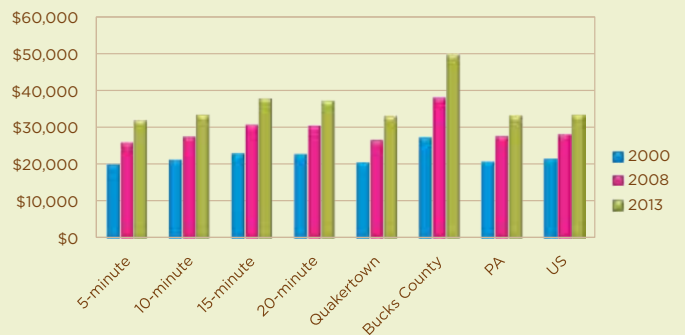

PER CAPITA INCOME (2000 - 2013)

By 2013, the per capita income for Bucks County will be $49,873 and the per capita income for persons in Quakertown will be $33,214, which is comparable to that of Pennsylvania and the United States.

QUAKERTOWN POPULATION AND ANNUAL GROWTH RATE

Population	5-minute	10-minute	15-minute	20-minute	Quakertown	Bucks Cty	PA	US
2000	15,612	33,834	85,675	185,903	8,978	597,635	12,281,054	281,421,906
2008	17,641	37,257	93,689	202,985	9,105	638,122	12,631,267	309,299,265
2013	18,829	39,418	98,998	214,874	9,241	662,225	12,836,126	328,770,749
2008-2013 Annual Rate	1.31%	1.13%	1.11%	1.14%	0.30%	0.74%	0.32%	1.23%

The population in each of the drive time rings has been increasing, and is projected to continue to increase through 2013.