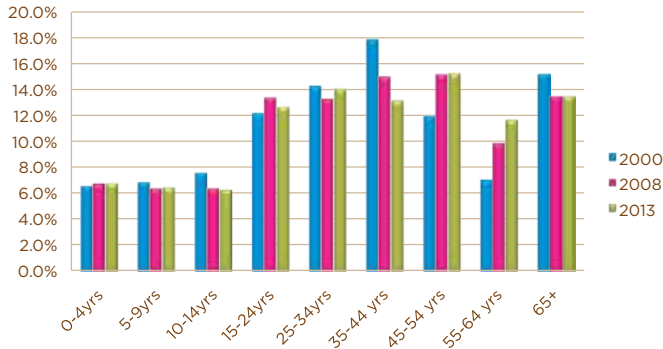

## QUAKERTOWN POPULATION BY AGE (2000 - 2013)

By 2013, steady increases in the 45 - 54 and 55 - 64 age brackets will occur in Quakertown, while a dramatic decrease in the 35 - 44 age bracket will occur. This will result in 40.5% of the population being over the age of 45 versus 34.3% being over 45 in 2000. Only 13.2% of the population will be between the ages of 35 and 44 years versus 17.9% in 2000.