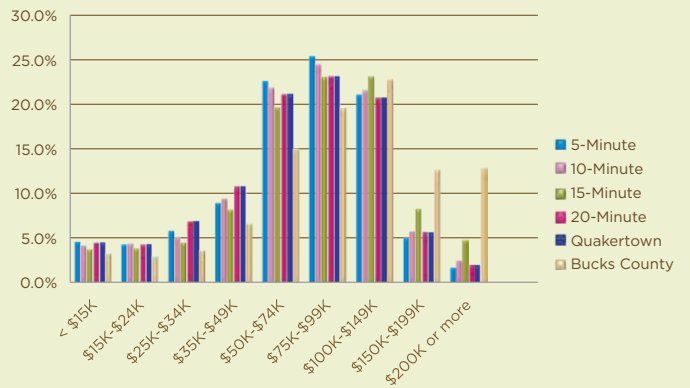

AVERAGE HOUSEHOLD INCOME (2013)

By 2013, over 25% of the households in the 5-minute drive time area will earn between $75,000 and $99,000. This is in keeping with total county earnings where 68.0% of the households will earn over $75,000. In 2013, 65.2% of Quakertown's households will earn between $50,000 and $149,999 versus 2008 when 56.0% of Quakertown's households were earning between $50,000 and $149,999.