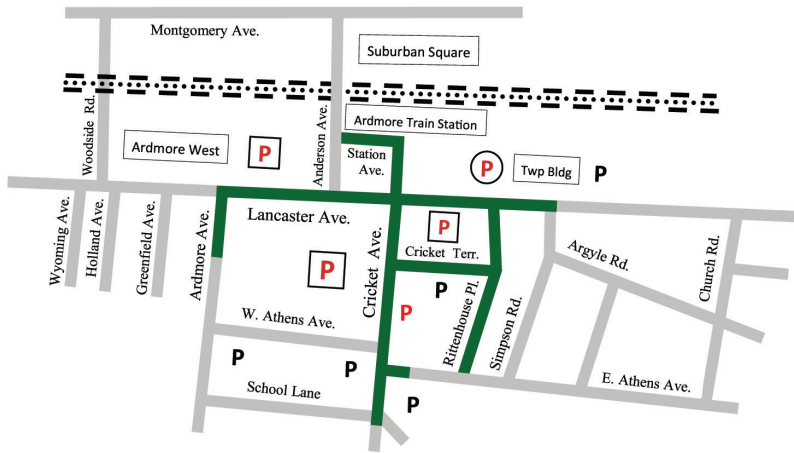

Main Line Media News
110 Ardmore Avenue
Ardmore PA 19026

Downtown Ardmore Parking Map

 Curbside metered parking

 Short-term metered lots

 Short and long-term metered lots

 Short-term kiosk lot

 Weekday permit parking