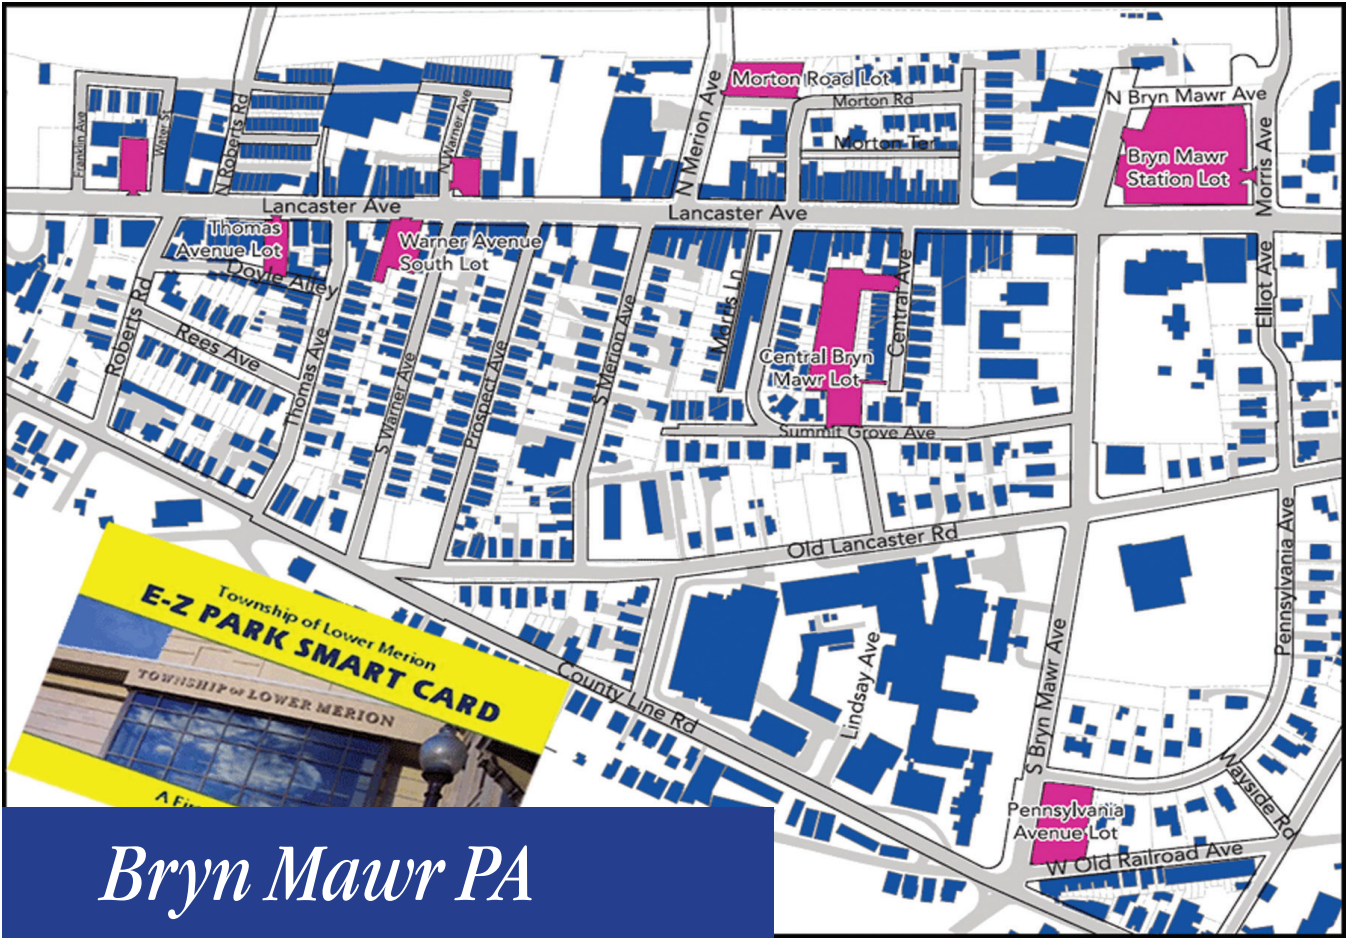

Bryn Mawr PA