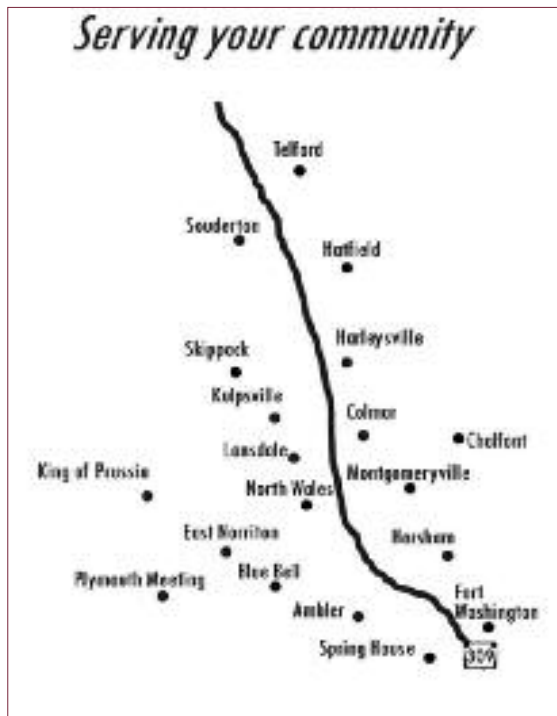

About The Chamber

Mission Statement

The Mission of the Chamber is to provide connections, events, education and other resources that add value for our members and the business community. In keeping with that commitment, The PennSuburban Chamber of Greater Montgomery County is very active with a number of different events each month ranging from business development networking activities to educational seminars and community-centric events.

The PennSuburban Chamber of Greater Montgomery County is the premier business organization for Networking, Learning and Giving in the County. It is the largest chambers of commerce in Montgomery County.

PennSuburban Chamber of Greater Montgomery County

217 Church Rd., Suite C, North Wales, PA 19454
215-362-9200 | 267-613-8865 | www.pennsuburban.org

Pamela A. Kelly
President/CEO

Kim Nguyen
Vice President, Member Services

Sara Baumgardner
Communications & Event Coordinator

Danielle Bridge
Membership Development Manager

Wendy Custer
Member Relations Specialist