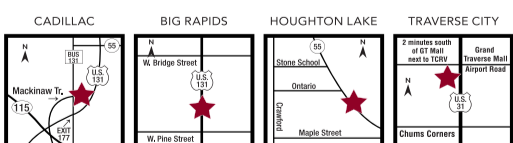

CADILLAC
7591 BUS 131 • (231) 775-8536
BIG RAPIDS
314 N. State • (231) 796-7667
HOUGHTON LAKE
6455 W. Houghton Lake Dr. • (989) 422-5734

Cadillac | Big Rapids
Houghton Lake
Mon - Thurs 9am-6pm
Friday 9am-8pm
Saturday 9am-6pm

TRAVERSE CITY
657 N. US 31 South • (231) 943-7662

Mon - Fri 10am-8pm
Saturday 10am-6pm

vandrie.com

Find us on Facebook

*With approved credit with minimum purchase of $999 or more of furniture and mattresses receive special financing for 2 years, equal monthly payments required, 25% down payment required on special orders or Vandrie will pay double the sales tax. Appliance and floor covering purchases of $999 or more receive special financing for 1 year, minimum monthly payments required, 25% down payment required on special orders or Vandrie will pay the sales tax. Purchases of $998 and below of Furniture and mattresses receive special financing for 1 year, minimum payments required, 25% down payment required on special orders. Appliance and floor Covering purchases of $998 and below receive special financing for six months, minimum payments required, 25% down payment required on special orders. Interest will be charged to your account from the purchase date at the regular APR if the balance is not paid in full within the promotional period or if you make a late payment. The current APR is 27.99%. The APR may vary. Offer valid December 12, 2016 - December 24, 2016. Financing excludes electronics, clearance items, value right, super value and previous purchase. Tax offer applies various, extended service plans, mattress protectors, Tempur-pedic bedding, labor, clearance items, value right, super value, floor samples and previous purchases. Some quantities are limited and may not be available in every location. ©2016 Knorr Marketing VAND-4949 12/16