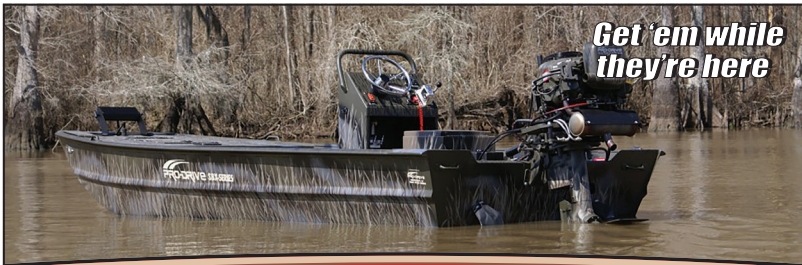

985-876-7821 • 5196 Hwy. 311 Little Bayou Black • Houma, LA

2002 JOHNSON 15 HORSEPOWER out-board motor. $650. (985) 991-0687

2009 MODEL ALL-WELD BOAT width 42", length 14'. 16 horsepower Go-devil. $4,250. (985) 804-1742

2 SKIMMER NETS and 2 plastic 55 gallon drums. $500 for all. (985) 594-7595

15 FOOT FIBERGLASS MUD BOAT 1600 cc Subaru, straight drive, $3,000. (985) 665-9395

WATER SKIS one is a Slalom ski, $25. (985) 758-1082

MINN KOTA never used. $100. (985) 449-7906, (985) 447-7075.

14 FOOT ALUMINUM BOAT 52 inch bottom, 21 inch sides made with 1/8 and 3/16 inch aluminum. $2,000 or best offer. (985) 449-7906, (985) 447-7075.

RANGER RT188 115 Evinrude, aluminum trailer, 70lb Minn Kota T/M and more. Regular $25,995, now $25,200. Save $795. (985) 876-7821

RANGER RT 178 Aluminum, 70 Yamaha, aluminum trailer, 70 pound Minn Kota T/ M and more, regular $22,500, now $21,795, save $705. (985) 876-7821

KEYWEST 186DC 150 Yamaha, aluminum trailer, stainless steel propeller, bimini top, front casting, seat and more, regular $32,995, now $29,995. (985) 876-7821

KEYWEST 186DC 150 Yamaha, aluminum trailer, stainless steel propeller, bimini top, front casting, seat and more, regular $32,995, now $29,995. (985) 876-7821

STARTER FOR 70 HORSEPOWER Johnson. $50 (985) 876-0492

RANGER RP190 ALUMINUM center console, 115 Evinrude, aluminum trailer, 80 pound Minn Kota TM, Garmin GPS combo and more. Regular $26,995, now $25,400, save $1,595. (985) 876-7821

12-VOLT BOAT electrical panel. $30. (985) 860-2983

OUTBOARD MOTOR 1957 35 horsepower Johnson, 4 tanks. $300 (985) 860-2983

BOAT ENGINE 18 horsepower go-devil for sale. great condition, $1,000. (985) 232-6824