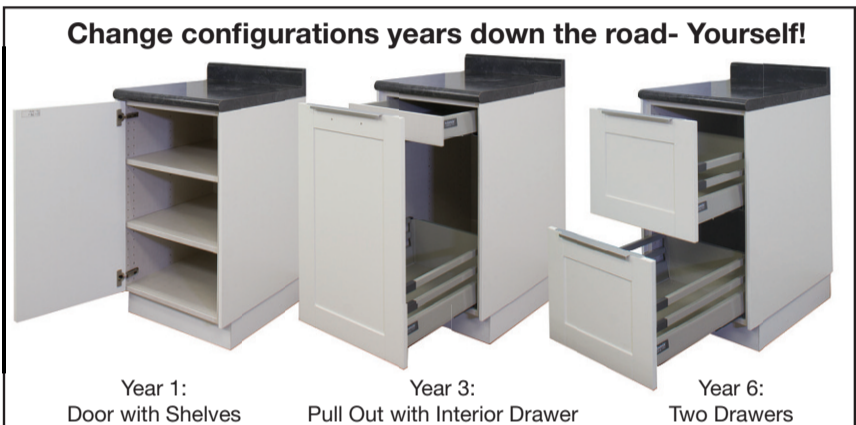

■ **Simply Clean, Classic and Timeless.** This kitchen features: soft close doors and drawers, pull-out trash cabinet and more! In the time it would take for custom cabinetry to arrive on site, this family was already settled in and starting the next chapter of their home remodel. This cabinet shown in: Strōmma® White finish.

"Traditional kitchen cabinets were too expensive so we went with Klearvue for less than 1/2 the cost!"

- Kim, Baraboo, WI