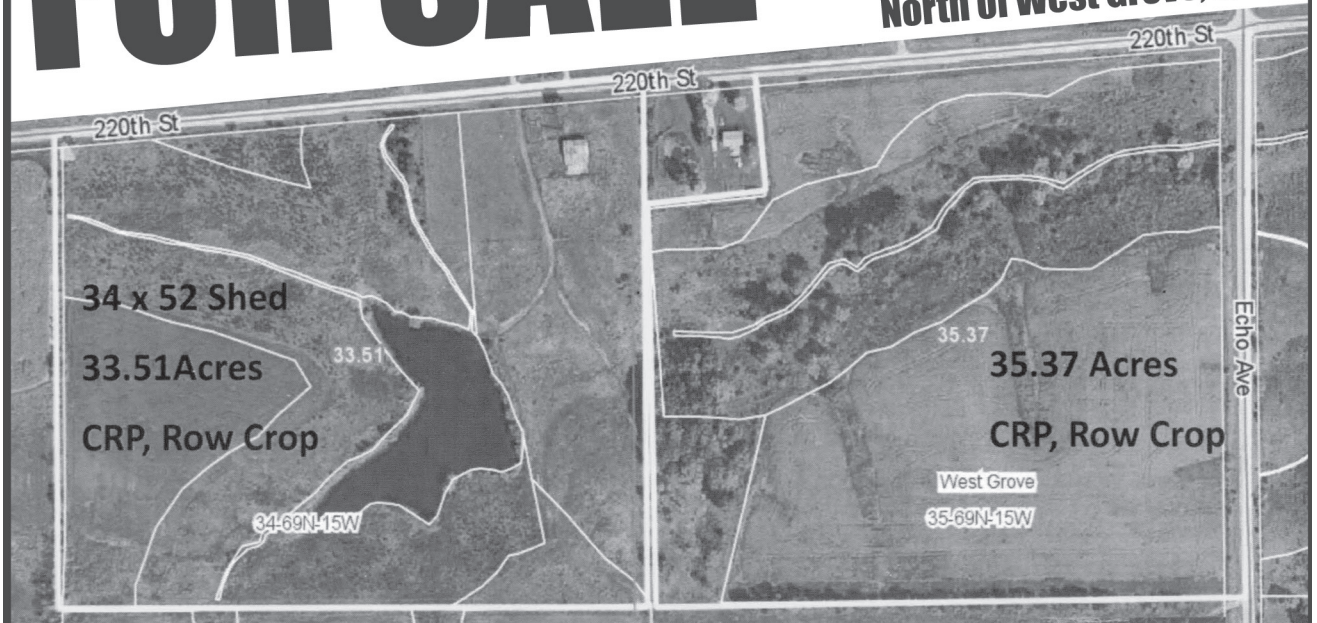

FOR SALE

2 TRACTS
$4,500 an Acre
North of West Grove, IA

Lynch
REALTY, INC.

641-664-2275
lynchrealtyinc.com

Lincoln Lynch
641-664-2275

103 E. Franklin
Bloomfield, Iowa
641-664-2275
Licensed in Iowa
Stephanie Lynch, Broker

Scotland County
LIVESTOCK AUCTION
P.O. Box 111 • Hwy 15 North • Memphis, MO
660-465-7213 • Jerry & Barb Blomme
660-341-0069 • Grant Blomme

CATTLE SALE
Sat., January 23rd at 12:30 PM

CATTLE SALE
Sat., January 30th at 12:30 PM

MARKET REPORT FOR SAT., JAN. 16th: STEERS: 300 lbs. $224, 409 lbs. $201, 453 lbs. $205, 476 lbs. $185, 496 lbs. $181, 524 lbs. $180.75, 574 lbs. $171.50, 596 lbs. $165.50; BULLS: 400 lbs. $191, 545 lbs. $165, 588 lbs. $179.50, 675 lbs. $149; HEIFERS: 325 lbs. $201, 353 lbs. $169, 486 lbs. $165, 500 lbs. $160; VEALS: $80 to $130; LB COWS: $55 to $74; BULLS: $92.50

www.ScotlandCountyLivestock.com

Hay, Straw & Firewood Auction

Southern Iowa Produce Auction

Sales every 2nd & 4th Saturday thru March
Sat., Jan. 23rd - 10 A.M.

Early Listings: Approx. 31 large round bales of 2nd cutting Alfalfa & Alfalfa grass mix. Approx. 120 large round bales of 1st cutting grass & grass Alfalfa mix. 20 large round bales of corn stalks with corn. 1 1/2 semi loads large square bales 2nd cutting Alfalfa with touch of grass. 1 1/2 semi loads large square bales 3rd cutting Alfalfa with touch of grass. 16 large square bales 2nd cutting Alfalfa grass mix. 12 3x4x8 1st cutting Alfalfa (18.4% protein, 124 RFV). 50 4x4x6 1st & 2nd cutting Alfalfa grass mix. 100 small square bales grass hay. 160 small square bales 2nd cutting mixed grass. 100 small square bales 2nd cutting grass Alfalfa mix (nice). 180 small square bales 1st cutting Alfalfa grass mix. Approx. 100 small square bales of wheat & oat straw. Approx. 50 Hedge corner & line posts. Normal run of firewood, including 1 (3 cord) dump trailer load.. More expected by sale time. For more information please call 641-722-3623.

Food and Drinks Available in Heated Dining Room

19141 Ice Ave. Bloomfield, IA
Market Report Update 712-432-8593

Free Pills! Viagra!! Call today to find out how to get your free Pills! Price too low to Mention! Call today 1-877-560-0997 (MCN)

A PLACE FOR MOM.
The nation's largest senior living referral service. Contact our trusted, local experts today! Our service is FREE/no obligation. CALL 1-800-442-5148 (MCN)

DISH NETWORK - Get MORE for LESS! Starting $19.99/month (for 12 months). PLUS Bundle & SAVE (Fast Internet for $15 more/month). CALL Now 1-800-390-3140 (MCN)

Switch to **DIRECTV** and get a **FREE** Whole-Home Genie HD/DVR upgrade. Starting at $19.99/mo. FREE 3 months of HBO, SHOWTIME & STARZ. New Customers Only. Don't settle for cable. Call Now 1-800-203-4378 (MCN)

LIVING WITH BACK PAIN, NECK PAIN or WRIST PAIN? Medicare recipients may qualify to receive a pain relieving brace at little or no cost, plus get Free Shipping. Call now to speak with a Rapid Relief back pain specialist! 844-887-0082 (MCN)