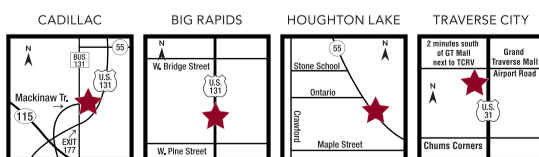

CADILLAC
7591 BUS 131 • (231) 775-8536
BIG RAPIDS
314 N. State • (231) 796-7667
HOUGHTON LAKE
6455 W. Houghton Lake Dr. • (989) 422-5734

Cadillac | Big Rapids
Houghton Lake
Mon - Thurs 9am-6pm
Friday 9am-8pm
Saturday 9am-6pm

Making Homes Beautiful Since 1953!

TRAVERSE CITY
657 N. US 31 South • (231) 943-7662

Mon - Fri 10am-8pm
Saturday 10am-6pm

vandrie.com

Find us on Facebook

*With approved credit on our VanDrie Card receive special financing for six months, minimum monthly payments, and 25% down payment required on special orders. Interest will be charged to your account from the purchase date at the regular APR if the balance is not paid in full within the promotional period or if you make a late payment. The current APR is 27.99%. The APR may vary. Offer valid February 6, 2017-February 11, 2017. Financing excludes electronics, clearance items, value right, super value, floor samples and previous purchase. Cash discount offer may apply. Offer valid February 6, 2017-February 11, 2017. Financing excludes electronics, clearance items, value right, super value, floor samples and previous purchases. Cash discount offer may apply. Offer valid February 6, 2017-February 11, 2017. Financing excludes electronics, clearance items, value right, super value, floor samples and previous purchases. Some quantities are limited and may not be available in every location. © 2017 Knorr Marketing VAND-5297 1/18